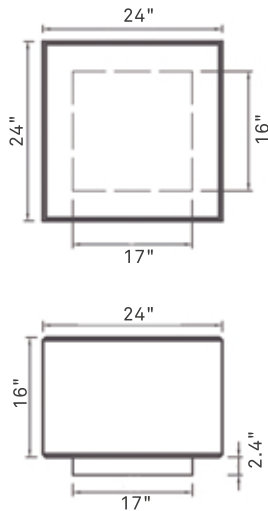

BLOK INDIVIDUAL

EUCJLIVGAONA

WEIGHT 800 lbs

DIMENSIONS 24" x 24" x 18"

FINISHES

NATURAL | MATE | POLISHED

COLORS

BLOK_INDIVIDUAL

The Blok Individual bench is part of the Blok family. This singular design pieces were designed with the intention to build a private space within a public area. It constructs a meeting space with a coffee style table and chairs that can be set around the table irregularly to give it an impromptu style.