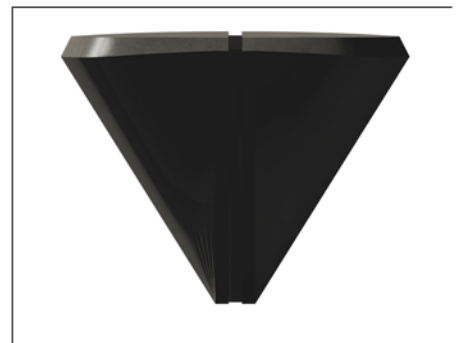

VESSEL

EUBANVESSEL

- WEIGHT** 1421 lbs
- DIMENSIONS** 72" x 21" x 18"
- FINISHES** SMOOTH, ACID WASH & LIGHT KEYSTONE TEXTURE.
- COLORS**

VESSEL

Vessel achieves a light appearance through its thin structure and elevated mass. The subtle lines and contour give it a dynamic and durable appearance whilst serving to functionality as water drainage. Vessel is a modern bench by renowned designer Rodrigo Valdivielso © 2019