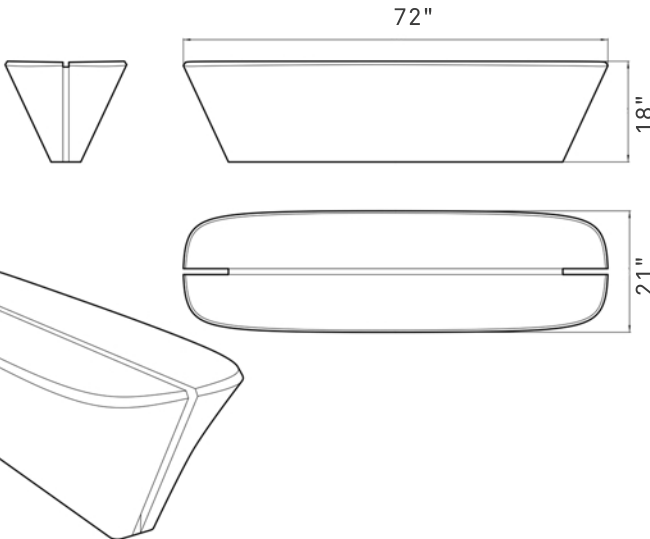

VESSEL

EUBANVESSEL

- WEIGHT** 1421 lbs
- DIMENSIONS** 72" x 21" x 18"
- FINISHES** SMOOTH, ACID WASH & LIGHT KEYSTONE TEXTURE.
- COLORS**

VESSEL

Vessel achieves a light appearance through its thin structure and elevated mass. The subtle lines and contour give it a dynamic and durable appearance whilst serving to functionality as water drainage. Vessel is a modern bench by renowned designer Rodrigo Valdivielso © 2019