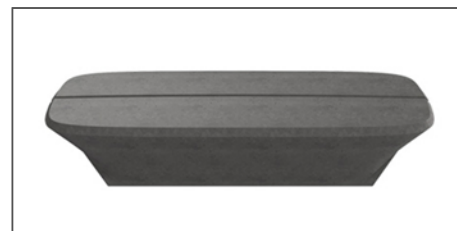

VESSEL

EUBANVESSEL

- WEIGHT** 1421 lbs
- DIMENSIONS** 72" x 21" x 18"
- FINISHES** SMOOTH, ACID WASH & LIGHT KEYSTONE TEXTURE.
- COLORS**

VESSEL

Vessel achieves a light appearance through its thin structure and elevated mass. The subtle lines and contour give it a dynamic and durable appearance whilst serving to functionality as water drainage. Vessel is a modern bench by renowned designer Rodrigo Valdivielso © 2019