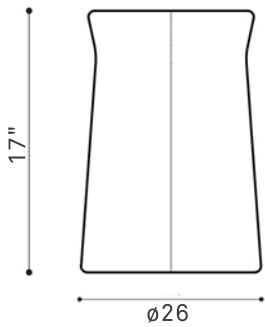

TRAIL

TRAIL

EUBNTRIEL

WEIGHT 130 lbs

DIMENSIONS 26 x 17"

FINISHES SMOOTH, ACID WASH & LIGHT KEYSTONE TEXTURE.

COLORS

TRAIL