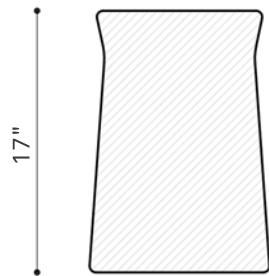

TRAIL

TRAIL

EUBNTRIEL

WEIGHT 130 lbs

DIMENSIONS 26 x 17"

FINISHES SMOOTH, ACID WASH & LIGHT KEYSTONE TEXTURE.

COLORS

TRAIL