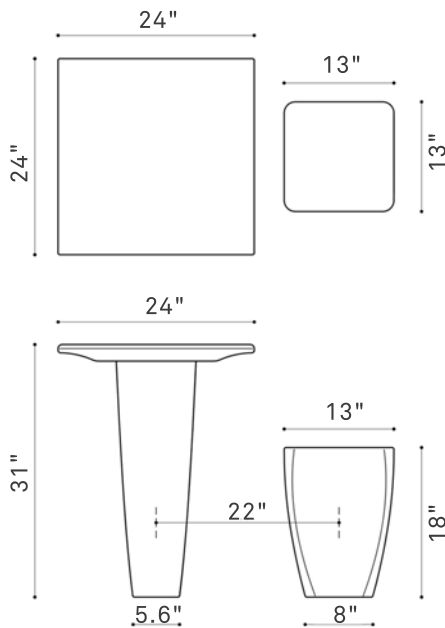

# TIMBAL SET

EUCJTIMBALALI

<b>WEIGHT</b>	table 235 lbs chairs 216 lbs
<b>DIMENSIONS</b>	table 24" x 24" x 31" chairs 13" x 13" x 18"
<b>FINISHES</b>	SMOOTH, ACID WASH & LIGHT KEYSTONE TEXTURE.
<b>COLORS</b>	

## TIMBAL SET

The Timbal Set is one of the flagships of the new design language of Durban. To the already recognized exquisite aesthetic achieved through the simplicity of the lines of the chair and table version of the Timbal, this set incorporates a Chess/Checkers board composed of fine Venetian Tiles. This provides an ad-