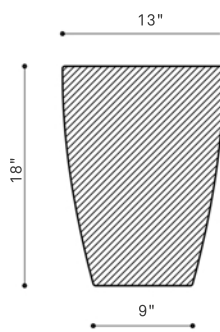

TIMBAL

EUBNTIMBAL

WEIGHT 216 lbs

DIMENSIONS 13" x 13" x 18"

FINISHES SMOOTH, ACID WASH & LIGHT KEYSTONE TEXTURE.

COLORS

TIMBAL

The Timbal bench also stems from Durban's new design language and has since become one of our flagships. It has an exquisite aesthetic that has been achieved through the simplicity of the lines and curves of the piece.