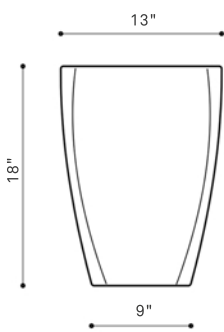

TIMBAL

EUBNTIMBAL

WEIGHT 216 lbs

DIMENSIONS 13" x 13" x 18"

FINISHES SMOOTH, ACID WASH & LIGHT KEYSTONE TEXTURE.

COLORS

TIMBAL

The Timbal bench also stems from Durban's new design language and has since become one of our flagships. It has an exquisite aesthetic that has been achieved through the simplicity of the lines and curves of the piece.