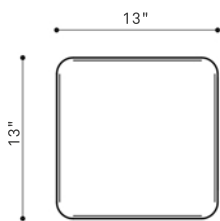

TIMBAL

EUBNTIMBAL

WEIGHT 216 lbs

DIMENSIONS 13" x 13" x 18"

FINISHES SMOOTH, ACID WASH & LIGHT KEYSTONE TEXTURE.

COLORS

TIMBAL

The Timbal bench also stems from Durban's new design language and has since become one of our flagships. It has an exquisite aesthetic that has been achieved through the simplicity of the lines and curves of the piece.