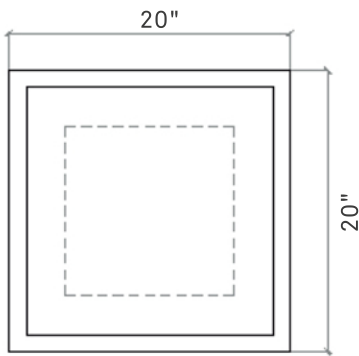

# TILE

BANCUB

**WEIGHT** 529 lbs

**DIMENSIONS** 20" x 20" x 18"

**FINISHES** NATURAL | MATE | POLISHED

**COLORS** 

## TILE

The Tile is full web structural piece translated to an individual bench. This allows for the bench to be placed directly on any terrain. The differentiation characteristic of the chair is its superior surface composed by Venetian Tiles that can be mixed and matched for a simple or complex design