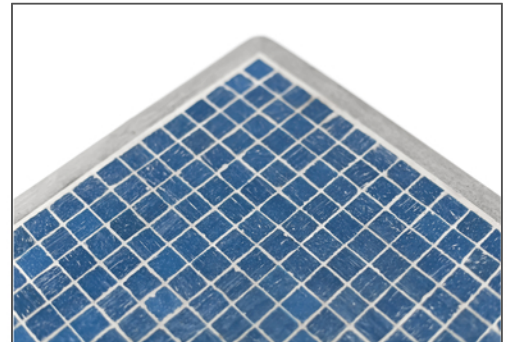

# TILE

BANCUB

**WEIGHT** 529 lbs

**DIMENSIONS** 20" x 20" x 18"

**FINISHES** NATURAL | MATE | POLISHED

**COLORS** 

## TILE

The Tile is full web structural piece translated to an individual bench. This allows for the bench to be placed directly on any terrain. The differentiation characteristic of the chair is its superior surface composed by Venetian Tiles that can be mixed and matched for a simple or complex design