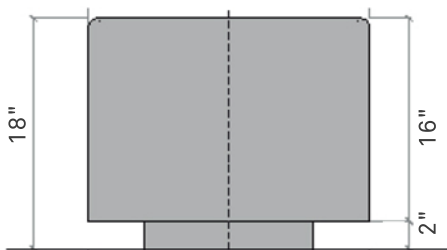

# TILE

BANCUB

**WEIGHT** 529 lbs

**DIMENSIONS** 20" x 20" x 18"

**FINISHES** NATURAL | MATE | POLISHED

**COLORS** 

## TILE

The Tile is full web structural piece translated to an individual bench. This allows for the bench to be placed directly on any terrain. The differentiation characteristic of the chair is its superior surface composed by Venetian Tiles that can be mixed and matched for a simple or complex design