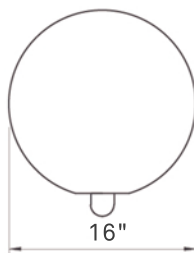

SPHERES

EUCOMALCESF30 | EUCOMALCESF40

WEIGHT

85 lbs
138 lbs

DIMENSIONS

ø12 x 12"
ø16 x 16"

FINISHES

SMOOTH, ACID WASH &
LIGHT KEYSTONE TEXTURE.