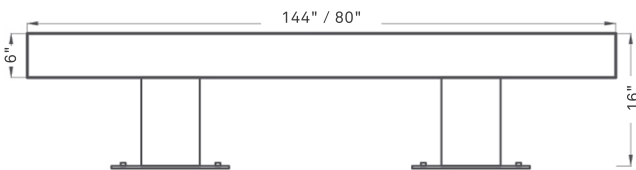

SLAB

SLAB

BANPARMEM

WEIGHT	2116 lbs 1175 lbs
DIMENSIONS	144" x 28" x 16" 80" x 28" x 16"
FINISHES	SMOOTH, ACID WASH & LIGHT KEYSTONE TEXTURE.
COLORS	

SLAB

The Slab bench distinguishes itself by exposing the composition of the material, leaving in plain sight the variety of stones that conform the concrete mixture. The sense of being suspended in mid-air is generated by the position of the legs below the wide seating plane.