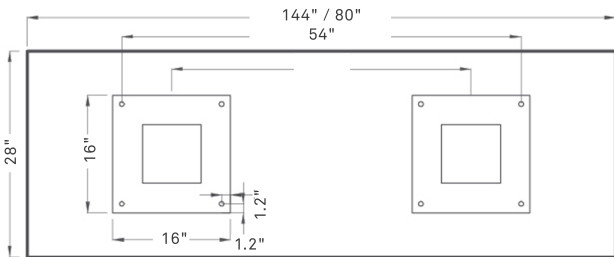

SLAB

SLAB

BANPARMEM

WEIGHT	2116 lbs 1175 lbs
DIMENSIONS	144" x 28" x 16" 80" x 28" x 16"
FINISHES	SMOOTH, ACID WASH & LIGHT KEYSTONE TEXTURE.
COLORS	

SLAB

The Slab bench distinguishes itself by exposing the composition of the material, leaving in plain sight the variety of stones that conform the concrete mixture. The sense of being suspended in mid-air is generated by the position of the legs below the wide seating plane.