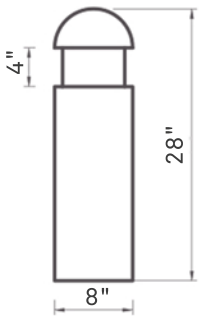

REFFLEX

BOL1580

WEIGHT 103 lbs

DIMENSIONS $\varnothing 8 \times 28$ "

FINISHES NATURAL | MATE | POLISHED

COLORS

Refflex

The Refflex Bollard has a slender design that subtly contribute to traffic control in open spaces.