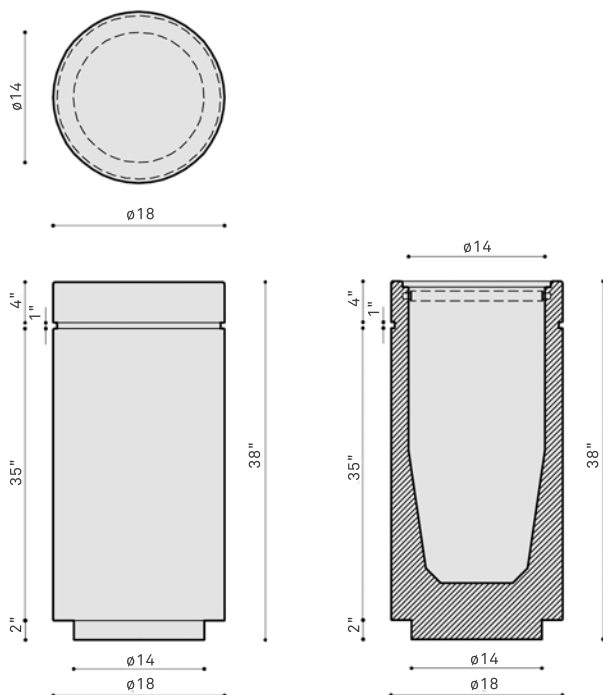

# ROSARIO

EUCESCIR | EUCESCIREXP

**WEIGHT** 518 lbs

**DIMENSIONS**  $\phi 18 \times 38"$

**FINISHES** SMOOTH, ACID WASH & LIGHT KEYSTONE TEXTURE.

**COLORS**

## ROSARIO

The Rosario bins add to the line of the Rosario family. The design has two size options and can be finished with two different textures, regular concrete or exposed stone. This allows the bins to easily combine with the selection of benches selected for any given space. The curved lines of the design and fine finishing enrich the design of every area.