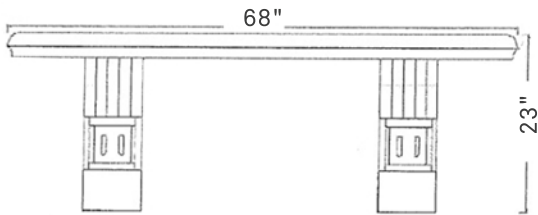

Roman

BANRO

WEIGHT

652 lbs

DIMENSIONS

68" x 20" x 23"

FINISHES

SMOOTH, ACID WASH &
LIGHT KEYSTONE TEXTURE.

COLORS

ROMAN

The Roman bench is a traditional concrete design that reminisces the Roman times in which structures were carved from marble. The fine design is completed by the bench legs that resemble ancient Roman pillars.