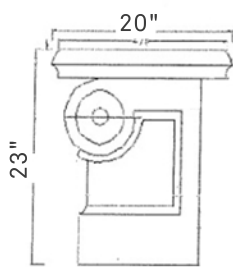

Roman

BANRO

WEIGHT

652 lbs

DIMENSIONS

68" x 20" x 23"

FINISHES

SMOOTH, ACID WASH &
LIGHT KEYSTONE TEXTURE.

COLORS

ROMAN

The Roman bench is a traditional concrete design that reminisces the Roman times in which structures were carved from marble. The fine design is completed by the bench legs that resemble ancient Roman pillars.