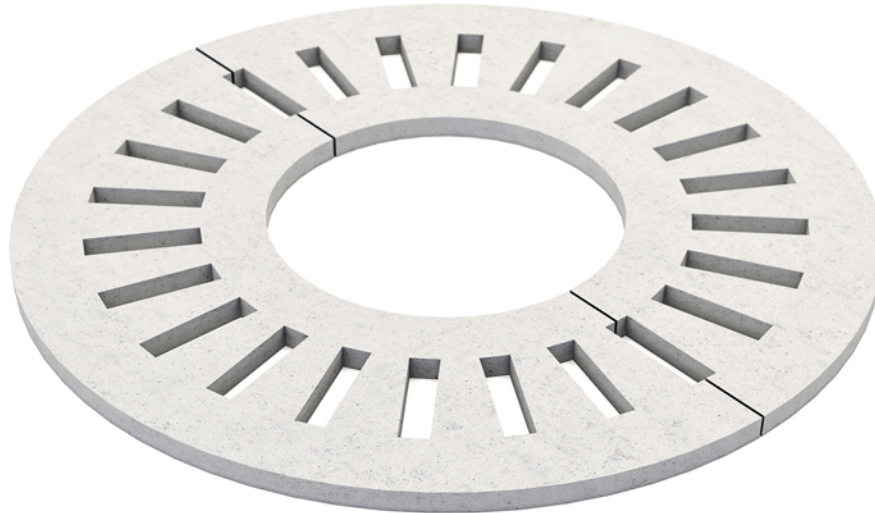

RADIAL TREE GRATE

EUCOMALCRAD45

WEIGHT 496 lbs
DIMENSIONS $\varnothing 26 \times 17''$

FINISHES SMOOTH, ACID WASH & LIGHT KEYSTONE TEXTURE.

COLORS

RADIAL TREE GRATE

The Radial Tree Grate is a classical design that protects the tree trunks. With a rustic finishing, it is adequate to delimit the space the tree needs.