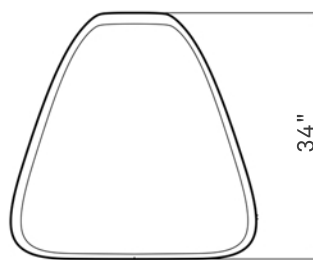

PLACIDO

EUBANPLACIDO

WEIGHT	518 lbs
DIMENSIONS	33" x 34" x 33"
FINISHES	NATURAL MATE POLISHED
COLORS	

PLACIDO

Placido is a bench designed to embrace the body. It is a place for relaxation and contemplation, a place to disconnect from the hard pace of the city. It is ideal to create recreational spaces that promote relaxation as well as social interaction. Placido is a modern bench by renowned designer Valdivielso © 2019.