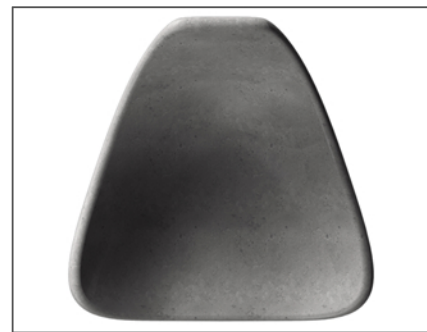

PLACIDO

EUBANPLACIDO

WEIGHT	518 lbs
DIMENSIONS	33" x 34" x 33"
FINISHES	NATURAL MATE POLISHED
COLORS	

PLACIDO

Placido is a bench designed to embrace the body. It is a place for relaxation and contemplation, a place to disconnect from the hard pace of the city. It is ideal to create recreational spaces that promote relaxation as well as social interaction. Placido is a modern bench by renowned designer Valdivielso © 2019.