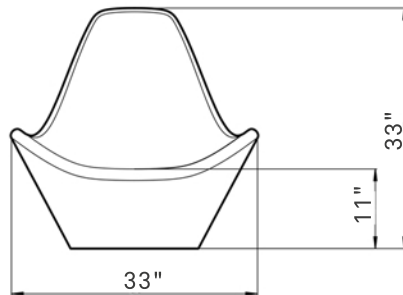

PLACIDO

EUBANPLACIDO

WEIGHT	518 lbs
DIMENSIONS	33" x 34" x 33"
FINISHES	NATURAL MATE POLISHED
COLORS	

PLACIDO

Placido is a bench designed to embrace the body. It is a place for relaxation and contemplation, a place to disconnect from the hard pace of the city. It is ideal to create recreational spaces that promote relaxation as well as social interaction. Placido is a modern bench by renowned designer Valdivielso © 2019.