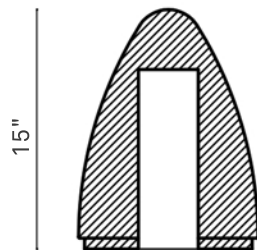

PINE

EUBOLRECONCGRIS

Ø12

Ø12

15"

15"

WEIGHT 77 lbs

DIMENSIONS Ø12 x 15"

FINISHES SMOOTH, ACID WASH & LIGHT KEYSTONE TEXTURE.

COLORS

PINE

The Pine bollard is ideal for road and path marking, providing a limit and decorating pathways at the same time.

*The dimensions of the products shown on the webpage serve as an illustrative character and do not represent a contractual obligation of any kind. For more information, please do not hesitate to contact us. Copyright © 2020 Durban Precast. All rights reserved