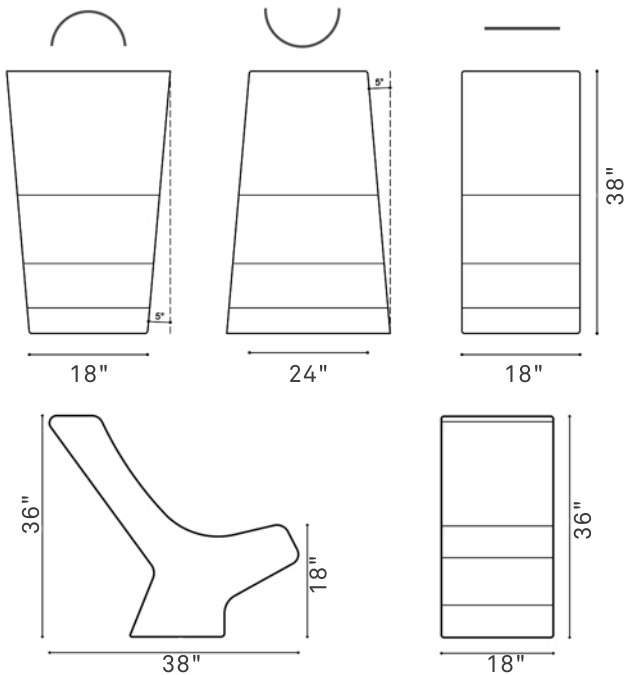

# PANORAMA

EUBNATCNEWCONCA | EUBNATCNEWRECTO | EUBNATCNEWCONVE

CONCAVE

CONVEX

STRAIGHT

<b>WEIGHT</b>	STRAIGHT	685 lbs
	CONCAVE	833 lbs
	CONVEX	811 lbs
<b>DIMENSIONS</b>	STRAIGHT	38" x 18" x 36"
	CONCAVE	38" x 24" x 34"
	CONVEX	38" x 18" x 36"
<b>FINISHES</b>	SMOOTH, ACID WASH & LIGHT KEYSTONE TEXTURE.	
<b>COLORS</b>		

## PANORAMA

The Panorama bench system pays homage to the first bench that we ever produced. However, the new design sports a minimalist and somewhat brutalist aesthetic. The durable result of the design makes it ideal for high transit public spaces. The monolithic piece includes backrest and it is easy to install, sought out qualities for the urban setting. The curved versions of the design allow for the creation of dynamic and diverse spaces, providing the possibility to outline and lead the contours of the public space being intervened.