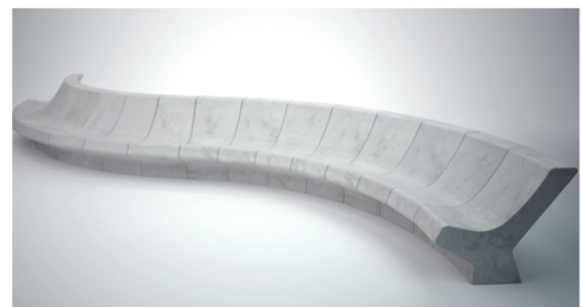

# PANORAMA

EUBNATCNEWCONCA | EUBNATCNEWRECTO | EUBNATCNEWCONVE

CONCAVE

CONVEX

STRAIGHT

<b>WEIGHT</b>	STRAIGHT	685 lbs
	CONCAVE	833 lbs
	CONVEX	811 lbs
<b>DIMENSIONS</b>	STRAIGHT	38" x 18" x 36"
	CONCAVE	38" x 24" x 34"
	CONVEX	38" x 18" x 36"
<b>FINISHES</b>	SMOOTH, ACID WASH & LIGHT KEYSTONE TEXTURE.	
<b>COLORS</b>		

## PANORAMA

The Panorama bench system pays homage to the first bench that we ever produced. However, the new design sports a minimalist and somewhat brutalist aesthetic. The durable result of the design makes it ideal for high transit public spaces. The monolithic piece includes backrest and it is easy to install, sought out qualities for the urban setting. The curved versions of the design allow for the creation of dynamic and diverse spaces, providing the possibility to outline and lead the contours of the public space being intervened.