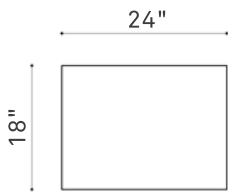

NORTH

EUBNNORTE

- WEIGHT** 815 lbs
- DIMENSIONS** 72" x 24" x 18"
- FINISHES** SMOOTH, ACID WASH & LIGHT KEYSTONE TEXTURE.
- COLORS**

NORTH

Opposites and similar, where the opposed and different manifest through textures. Inspired in diverse natural landscapes, where the lines, angles, planes and volumes are structural components of the piece that has been created from contrasts. Cristian Mohaded, a designer based in Milan and winner of several prizes and scholarships, has designed this bench exclusively for Durban Precast.