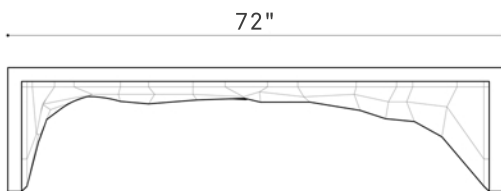

NORTH

EUBNNORTE

- WEIGHT** 815 lbs
- DIMENSIONS** 72" x 24" x 18"
- FINISHES** SMOOTH, ACID WASH & LIGHT KEYSTONE TEXTURE.
- COLORS**

NORTH

Opposites and similar, where the opposed and different manifest through textures. Inspired in diverse natural landscapes, where the lines, angles, planes and volumes are structural components of the piece that has been created from contrasts. Cristian Mohaded, a designer based in Milan and winner of several prizes and scholarships, has designed this bench exclusively for Durban Precast.