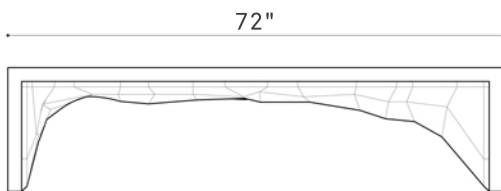

# NORTH

EUBNNORTE

- WEIGHT** 815 lbs
- DIMENSIONS** 72" x 24" x 18"
- FINISHES** NATURAL | MATE | POLISHED
- COLORS**

## NORTH

Opposites and similar, where the opposed and different manifest through textures. Inspired in diverse natural landscapes, where the lines, angles, planes and volumes are structural components of the piece that has been created from contrasts. Cristian Mohaded, a designer based in Milan and winner of several prizes and scholarships, has designed this bench exclusively for Durban Precast.