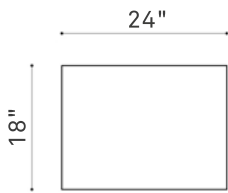

# NORTH

EUBNNORTE

- WEIGHT** 815 lbs
- DIMENSIONS** 72" x 24" x 18"
- FINISHES** NATURAL | MATE | POLISHED
- COLORS**