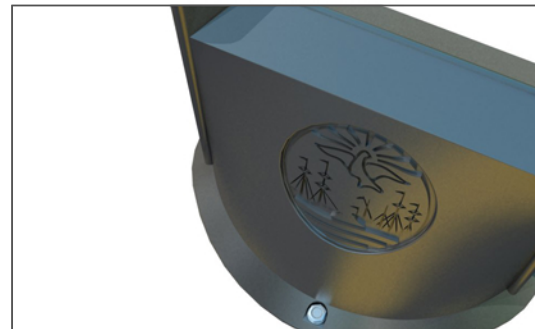

LASO

WEIGHT	55 lbs
DIMENSIONS	1" x 9" x 31"
FINISHES	SMOOTH, ACID WASH & LIGHT KEYSTONE TEXTURE.
COLORS	

LASO

The Laso Bike Rack allows us to integrate the classical language of the urban landscape with modernity, contributing to the implicit value of the form/matter of urban space. Of high resistance and easy anchor, bicycles can be tied in three different positions, guaranteeing security without scratching the bike. Designed by Rodrigo Valdivielso, Lazaro Sueldo Müller and Tomas Ruiz © 2019