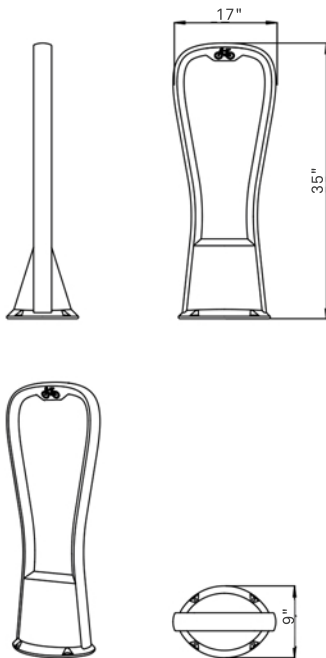

LASO

WEIGHT	55 lbs
DIMENSIONS	1" x 9" x 31"
FINISHES	SMOOTH, ACID WASH & LIGHT KEYSTONE TEXTURE.
COLORS	

LASO

The Laso Bike Rack allows us to integrate the classical language of the urban landscape with modernity, contributing to the implicit value of the form/matter of urban space. Of high resistance and easy anchor, bicycles can be tied in three different positions, guaranteeing security without scratching the bike. Designed by Rodrigo Valdivielso, Lazaro Sueldo Müller and Tomas Ruiz © 2019