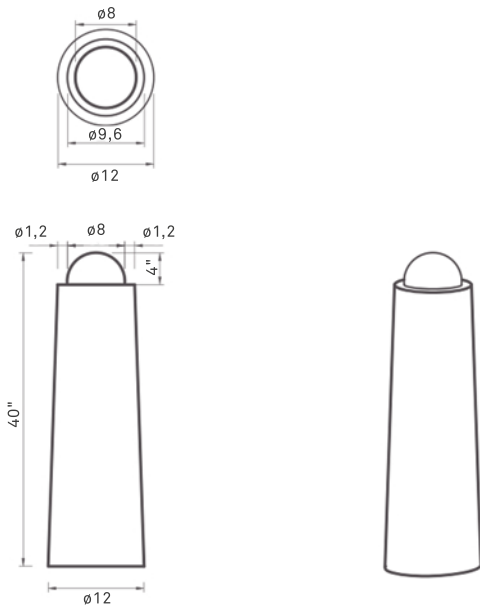

EUROPA

BOL30100/80/90

WEIGHT 253 lbs

DIMENSIONS $\phi 12 \times 40"$

FINISHES SMOOTH, ACID WASH & LIGHT KEYSTONE TEXTURE.

COLORS

EUROPA

The Europa has a robust appearance and thanks to the possibility of different heights it can be adapted to diverse spaces. It fulfills the functionality of delimiting roads and helping control personal and vehicular traffic