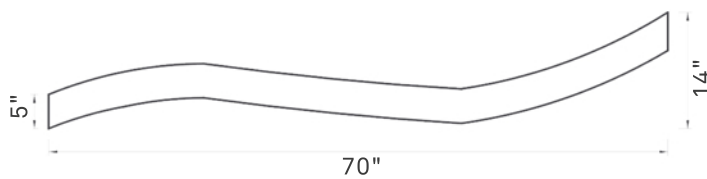

CHAISE LONGUE

EUBANSOFALARGOG

WEIGHT	577 lbs
DIMENSIONS	70" x 24" x 14"
FINISHES	NATURAL MATE POLISHED
COLORS	

CHAISE LONGUE

The Chaise Longue is a white concrete finely finished lounge chair. Crafted to contribute both to public and private domains. The ergonomics of the design derive from a body in resting position. The white pigmentation of the piece reduces heat absorption, ideal for placement in outdoor spaces.