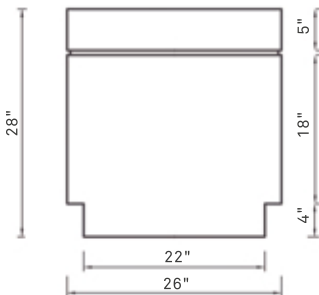

BUTTON

BANCIR | BANCIRGR

WEIGHT

346 lbs
1219 lbs

DIMENSIONS

Ø18 x 18"
Ø26 x 28"

FINISHES

SMOOTH, ACID WASH &
LIGHT KEYSTONE TEXTURE.

COLORS

BUTTON

The Button comes in two combinable sizes, both of which can be used as benches separately, or combined as a table and chair set in a playful way. This allows the design to be effective by itself or in conjunction with several other public space elements.