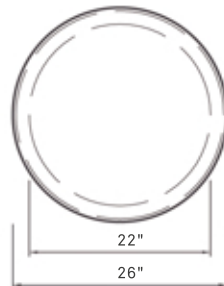

BUTTON

BANCIR | BANCIRGR

WEIGHT

346 lbs
1219 lbs

DIMENSIONS

Ø18 x 18"
Ø26 x 28"

FINISHES

SMOOTH, ACID WASH &
LIGHT KEYSTONE TEXTURE.

COLORS

BUTTON

The Button comes in two combinable sizes, both of which can be used as benches separately, or combined as a table and chair set in a playful way. This allows the design to be effective by itself or in conjunction with several other public space elements.