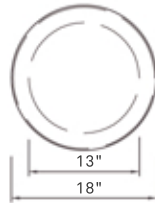

BUTTON

BANCIR | BANCIRGR

WEIGHT

346 lbs
1219 lbs

DIMENSIONS

Ø18 x 18"
Ø26 x 28"

FINISHES

SMOOTH, ACID WASH &
LIGHT KEYSTONE TEXTURE.

COLORS

BUTTON

The Button comes in two combinable sizes, both of which can be used as benches separately, or combined as a table and chair set in a playful way. This allows the design to be effective by itself or in conjunction with several other public space elements.