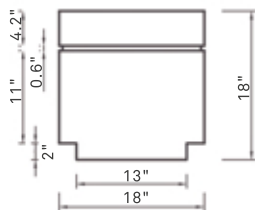

BUTTON

BANCIR | BANCIRGR

WEIGHT

346 lbs
1219 lbs

DIMENSIONS

Ø18 x 18"
Ø26 x 28"

FINISHES

SMOOTH, ACID WASH &
LIGHT KEYSTONE TEXTURE.

COLORS

BUTTON

The Button comes in two combinable sizes, both of which can be used as benches separately, or combined as a table and chair set in a playful way. This allows the design to be effective by itself or in conjunction with several other public space elements.