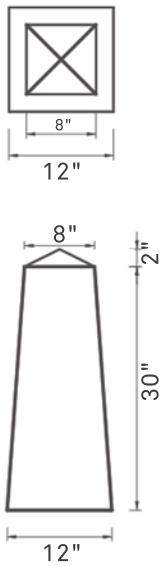

BUENOS AIRES

EUBOLSIL

WEIGHT 238 lbs

DIMENSIONS 12" x 12" x 30"

FINISHES SMOOTH, ACID WASH & LIGHT KEYSTONE TEXTURE.

COLORS

BUENOS AIRES

The Buenos Aires bollard is a piece of rationalist design of perfect straight edges. It has an elegant finishing and a vanguardism sense to it