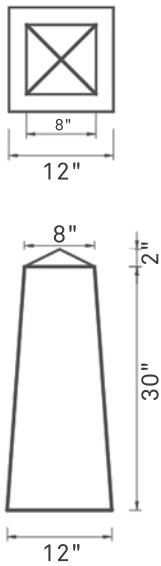

BUENOS AIRES

EUBOLSIL

WEIGHT 238 lbs

DIMENSIONS 12" x 12" x 30"

FINISHES NATURAL | MATE | POLISHED

COLORS

BUENOS AIRES

The Buenos Aires bollard is a piece of rationalist design of perfect straight edges. It has an elegant finishing and a vanguardism sense to it