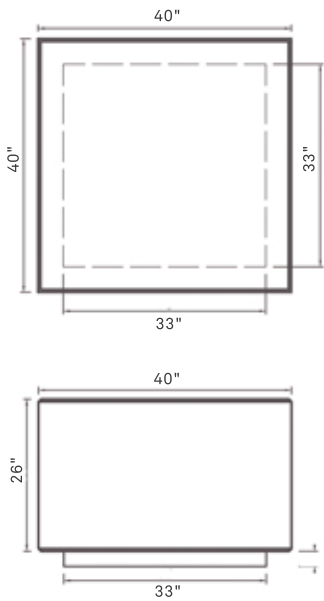

BLOK LOUNGE

EUCJLIVGAONA

WEIGHT	table 2191 lbs chairs 800 lbs
DIMENSIONS	table 40" x 40" x 26" chairs 24" x 24" x 18"
FINISHES	SMOOTH, ACID WASH & LIGHT KEYSTONE TEXTURE.
COLORS	

BLOK LOUNGE

The Blok Lounge is part of the Blok family. This singular design pieces were designed with the intention to build a private space within a public area. It constructs a meeting space with a coffee style table and chairs that can be set around the table irregularly to give it an impromptu style.