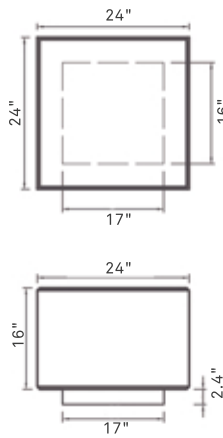

BLOK LOUNGE

EUCJLIVGAONA

WEIGHT	table 2191 lbs chairs 800 lbs
DIMENSIONS	table 40" x 40" x 26" chairs 24" x 24" x 18"
FINISHES	SMOOTH, ACID WASH & LIGHT KEYSTONE TEXTURE.
COLORS	

BLOK LOUNGE

The Blok Lounge is part of the Blok family. This singular design pieces were designed with the intention to build a private space within a public area. It constructs a meeting space with a coffee style table and chairs that can be set around the table irregularly to give it an impromptu style.