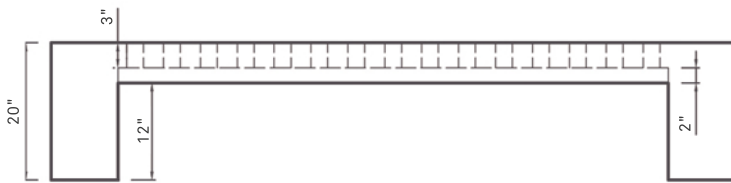

# ARIZONA

BANTIG

**WEIGHT** 573 lbs

**DIMENSIONS** 82" x 16" x 20"

**FINISHES** SMOOTH, ACID WASH & LIGHT KEYSTONE TEXTURE.

**COLORS**

## ARIZONA

The Arizona bench's main feature is derived from its portico design element. The perforated sitting surface allows water to drain efficiently. Its neutrality helps give form and embellish any space.