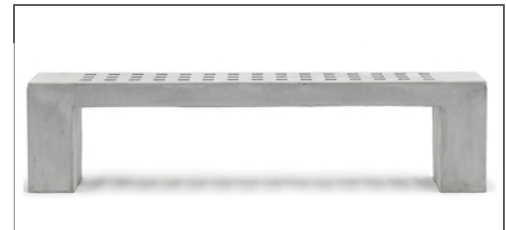

# ARIZONA

BANTIG

**WEIGHT** 573 lbs

**DIMENSIONS** 82" x 16" x 20"

**FINISHES** SMOOTH, ACID WASH & LIGHT KEYSTONE TEXTURE.

**COLORS**

## ARIZONA

The Arizona bench's main feature is derived from its portico design element. The perforated sitting surface allows water to drain efficiently. Its neutrality helps give form and embellish any space.