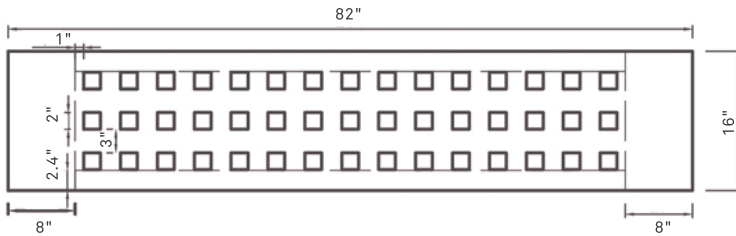

# ARIZONA

BANTIG

**WEIGHT** 573 lbs

**DIMENSIONS** 82" x 16" x 20"

**FINISHES** SMOOTH, ACID WASH & LIGHT KEYSTONE TEXTURE.

**COLORS**

## ARIZONA

The Arizona bench's main feature is derived from its portico design element. The perforated sitting surface allows water to drain efficiently. Its neutrality helps give form and embellish any space.