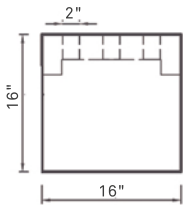

# ARIZONA

BANTIG

**WEIGHT** 573 lbs

**DIMENSIONS** 82" x 16" x 20"

**FINISHES** SMOOTH, ACID WASH & LIGHT KEYSTONE TEXTURE.

**COLORS**

## ARIZONA

The Arizona bench's main feature is derived from its portico design element. The perforated sitting surface allows water to drain efficiently. Its neutrality helps give form and embellish any space.