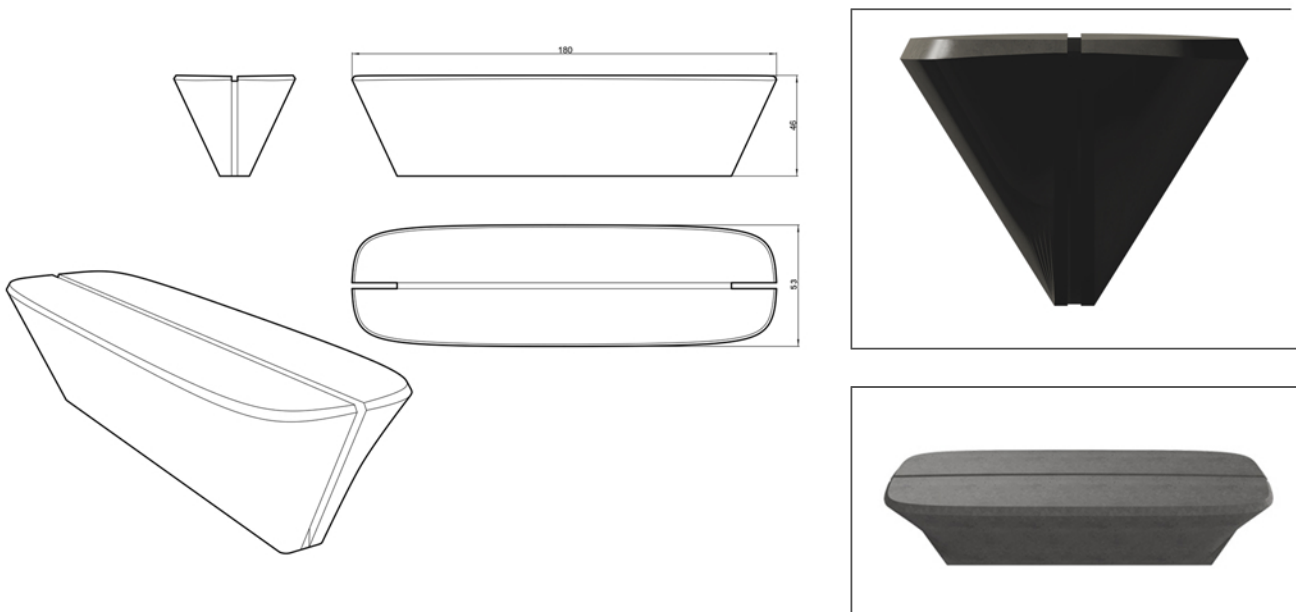

# VESSEL

EUBANVESSEL

WEIGHT	645 Kg
DIMENSIONS	53 cm width 180 cm large 46 cm height
FINISHES	NATURAL   MATE   POLISHED
COLORS	

## VESSEL

Vessel achieves a light appearance through its thin structure and elevated mass. The subtle lines and contour give it a dynamic and durable appearance whilst serving to functionality as water drainage. Vessel is a modern bench by renowned designer Rodrigo Valdivielso © 2019