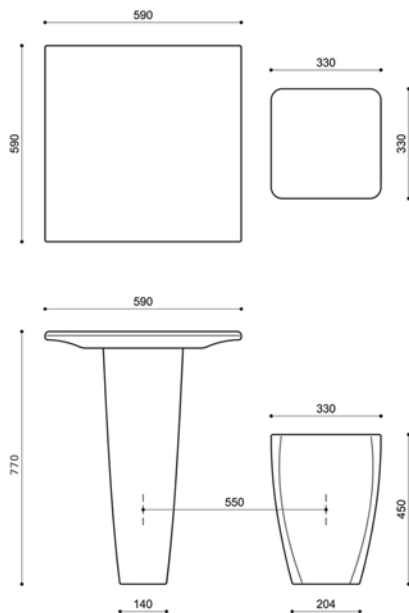

TIMBAL SET

EUCJTIMBALALI

WEIGHT	table 107 Kg chairs 98 Kg
DIMENSIONS	table 59 x 59 x 77 cm chairs 33 x 33 x 46 cm
FINISHES	NATURAL MATE POLISHED
COLORS	

TIMBAL SET

The Timbal Set is one of the flagships of the new design language of Durban. To the already recognized exquisite aesthetic achieved through the simplicity of the lines of the chair and table version of the Timbal, this set incorporates a Chess/Checkers board composed of fine Venetian Tiles. This provides an ad-