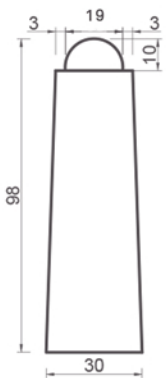

EUROPA

BOL30100/80/90

WEIGHT

115 Kg

DIMENSIONS

ø 30 cm
60/ 80/ 100 cm height

FINISHES

NATURAL | MATE | POLISHED