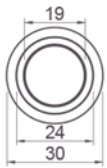

EUROPA

BOL30100/80/90

WEIGHT

115 Kg

DIMENSIONS

ø 30 cm
60/ 80/ 100 cm height

FINISHES

NATURAL | MATE | POLISHED

COLORS

EUROPA

The Europa has a robust appearance and thanks to the possibility of different heights it can be adapted to diverse spaces. It fulfills the functionality of delimiting roads and helping control personal and vehicular traffic