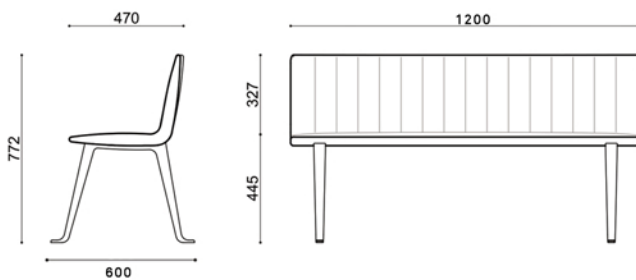

NORDIC

EUBNCORVA

WEIGHT	100 Kg
DIMENSIONS	120 cm width 47 cm large 77 cm height
FINISHES	NATURAL MATE PULIDO
COLORS	

NORDIC

Nordic is an urban bench that arises from a thorough research of materials associated to public space, concrete and wood. The design was achieved through the use of UHPC and the incorporation of fiberglass to replace the steel structure, thus optimizing performance and resistance allowing for the finesse of the design to be respected. The wood laminate work permeates to the texture of bench, providing a glimpse into the manufacturing process.