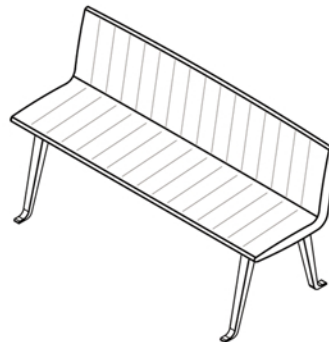

NORDIC

EUBNCORVA

WEIGHT	100 Kg
DIMENSIONS	120 cm width 47 cm large 77 cm height
FINISHES	NATURAL MATE PULIDO
COLORS	

NORDIC

Nordic is an urban bench that arises from a thorough research of materials associated to public space, concrete and wood. The design was achieved through the use of UHPC and the incorporation of fiberglass to replace the steel structure, thus optimizing performance and resistance allowing for the finesse of the design to be respected. The wood laminate work permeates to the texture of bench, providing a glimpse into the manufacturing process.